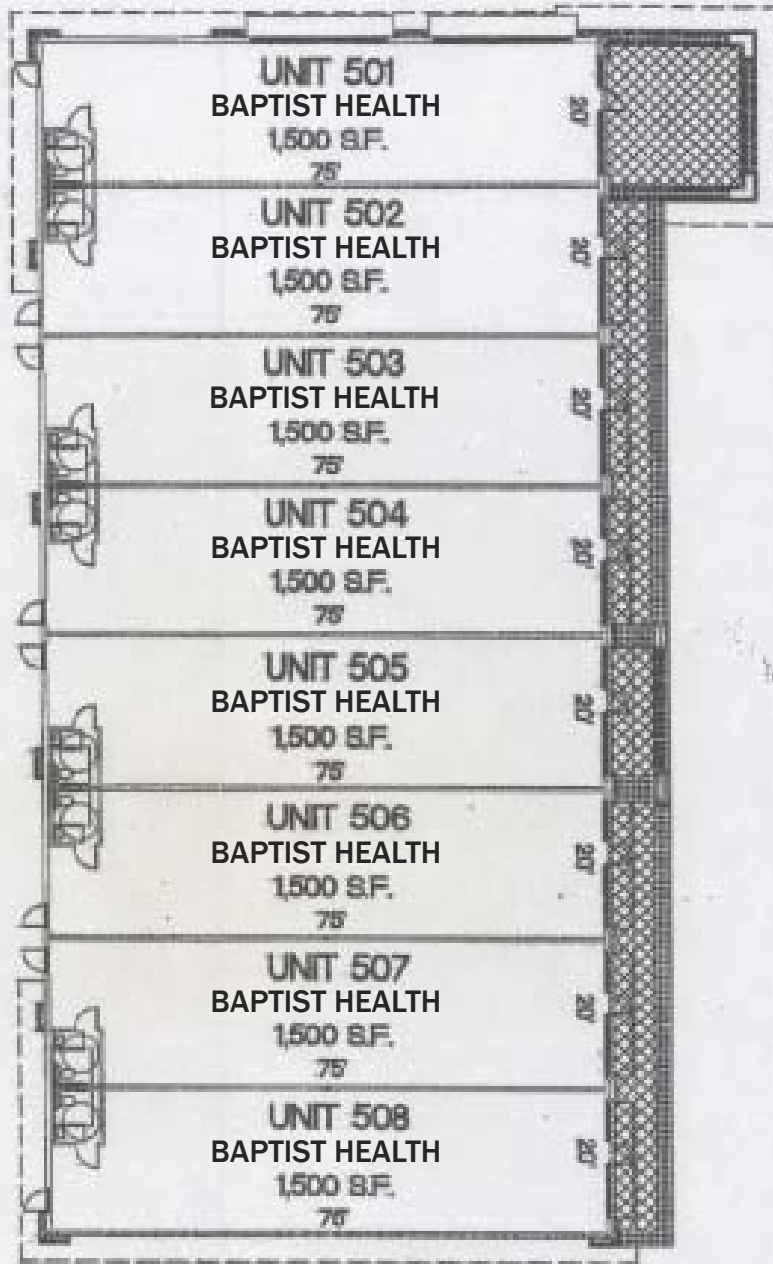

BAPTIST HEALTH

6-11-08