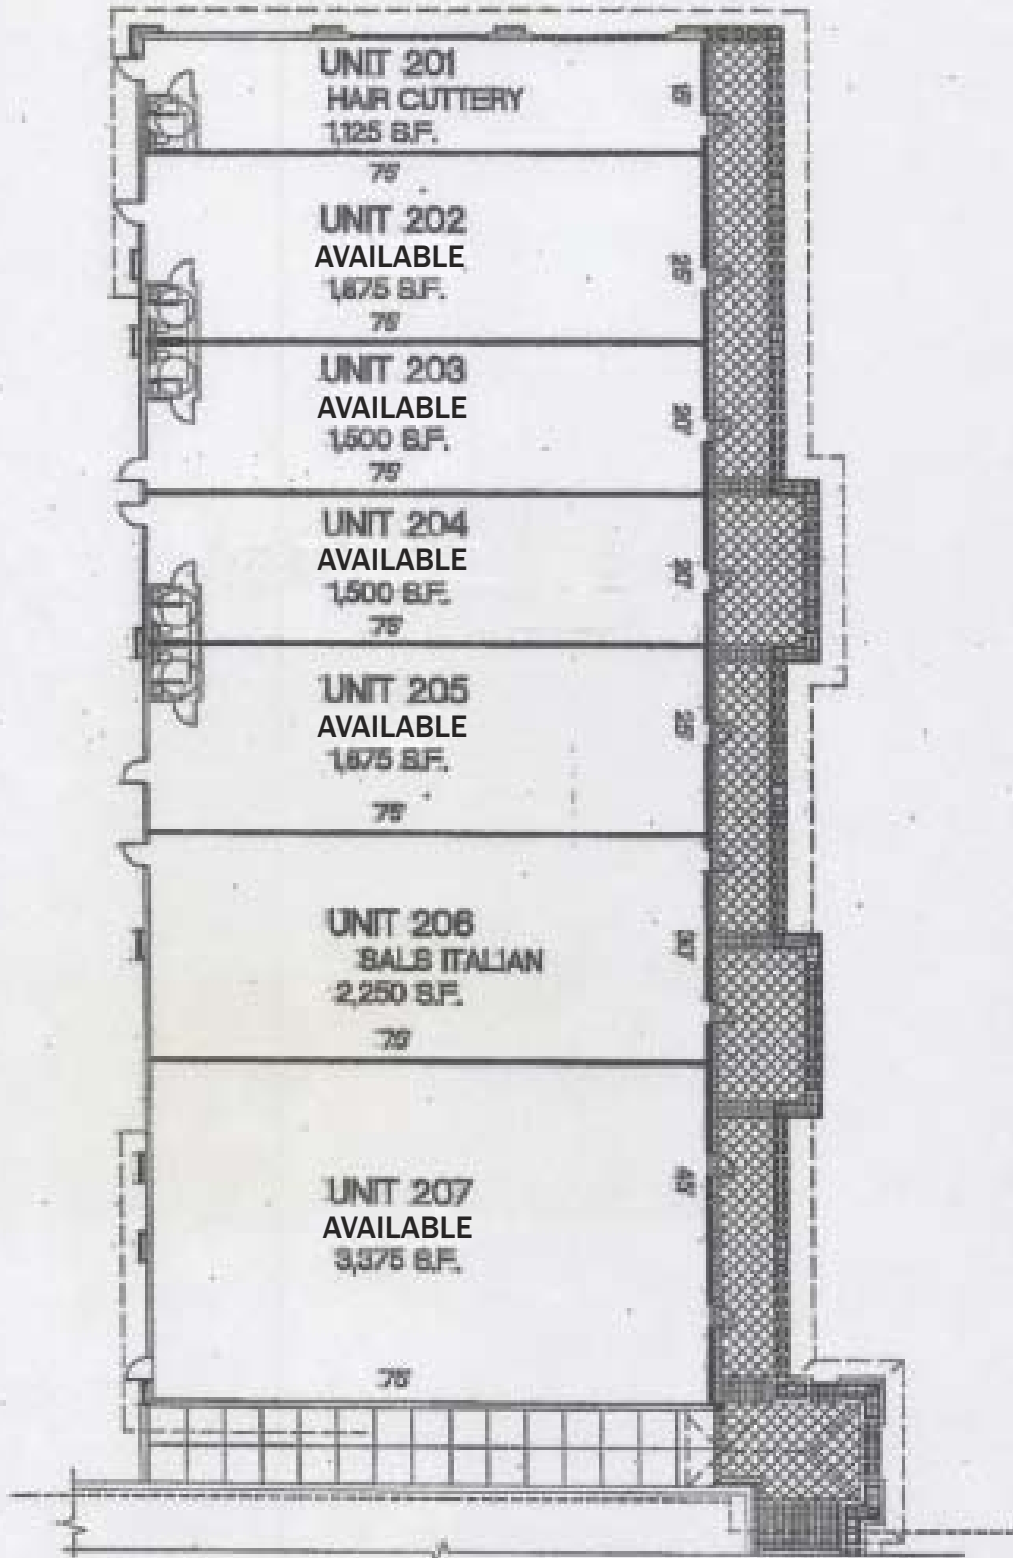

6-11-08

PUBLIX GROCERY STORE

9-28-07

1800 Briar Creek Blvd.
 Safety Harbor, Florida 34607
 Phone (800) 880-7160
 Fax (727) 794-7500

CORAL LANDING SHOPPING CENTER
 DANFLO ROAD AND US 44

LEASE EXHIBIT
 RETAIL - 2